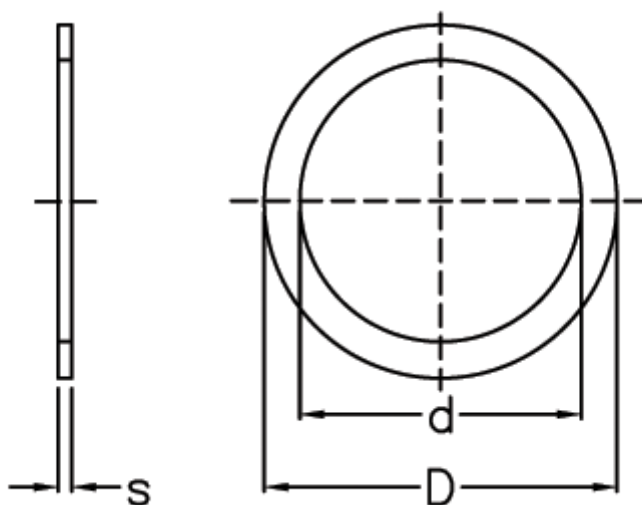

Article number: 0130385

Description: Shim Washer  
PS 12x18x0,5 DIN 988

## Measures

---

d = 12

D = 18

Description = PS 12x18x0,5

s = 0.50

tol = -0.05

Weight kg/1000 = 0.555